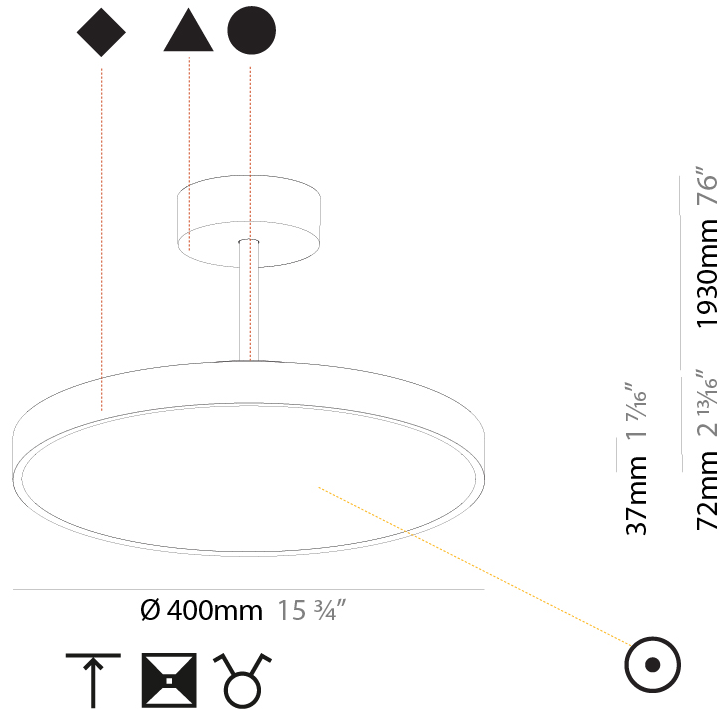

GENERAL

Series: Sign Diva Tube
Subseries: Sign Diva Tube
Brand: Prolicht
Division: Architectural
Mounting Type: Suspension
Mounting Location: Ceiling
Subcategory: Pendant

PHYSICAL

Shape: Round
Diameter (mm): 400
Diameter (in): 15 3/4
Height (mm): 72
Height (in): 2 13/16
Max. Overall Height (mm): 2002
Max. Overall Height (in): 78 13/16
Light Distribution: Direct / Indirect
Weight (kg): 3.314
Weight (lbs): 7.306
Diffuser: PMMA - Opal / Micro-Prism / Sparkling Secret / Vintage Industrial
Fixture Finish: SSR / BKV / CWI / CRY / HAB / UFT / ITA / RUA / FTG / MYG / LOD / PUS / FRO / FUP / KIA / POP / BLS / SPG / MEY / GOH / GUM / CHC / COM / ABZ / JAG / OBR / MOS / ROR
Fixture Material: Extruded Aluminum / Steel

ELECTRICAL

Lamp Type: LED (Zhaga Standard)
Input Wattage (W): 30
Total Output Wattage (W): 27.8
Dimming: Tri-Mode (Non-Dimming and Phase Dimming (120Vac only) and 0-10V Dimming)
Driver Included: Yes
Driver Location: Integrated
Driver Type: Constant Current - Universal
Driver Class: Class 2
Input Voltage (V): 120 - 277
Constant Current (MA): 500 / 350

LED

Color Temperature (*K): 3000 / 3500 / 4000
Max. Delivered Lumen (lm): 3049 / 3019 / 3055 / 3117
Nominal Lumen (lm): 4182 / 4142 / 4189 / 4275
CRI: >90 CRI
Lamp Life (hrs): 50000

OPTICAL

RATINGS AND CERTIFICATIONS

Certified By: Certified for North American Standards
IP rating: IP20

A