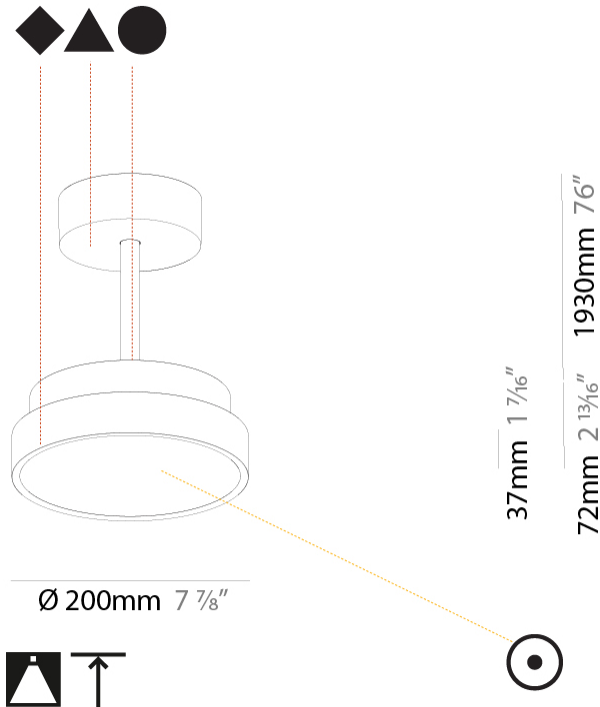

GENERAL

Series: Sign Diva Tube
Subseries: Sign Diva Tube
Brand: Prolicht
Division: Architectural
Mounting Type: Suspension
Mounting Location: Ceiling
Subcategory: Pendant

PHYSICAL

Shape: Round
Diameter (mm): 200
Diameter (in): 7 7/8
Height (mm): 72
Height (in): 2 13/16
Max. Overall Height (mm): 1972
Max. Overall Height (in): 77 5/8
Light Distribution: Direct
Weight (kg): 1.648
Weight (lbs): 3.633

Diffuser: PMMA - Opal / Micro-Prism / Sparkling Secret / Vintage Industrial

Fixture Finish: SSR / BKV / CWI / CRY / HAB / UFT / ITA / RUA / FTG / MYG / LOD / PUS / FRO / FUP / KIA / POP / BLS / SPG / MEY / GOH / GUM / CHC / COM / ABZ / JAG / OBR / MOS / ROR

Fixture Material: Extruded Aluminum / Steel

ELECTRICAL

Lamp Type: LED (Zhaga Standard)
Input Wattage (W): 10
Dimming: Tri-Mode (Non-Dimming and Phase Dimming (120Vac only) and 0-10V Dimming)
Driver Included: Yes
Driver Location: Integrated
Driver Type: Constant Current - Universal
Driver Class: Class 2
Input Voltage (V): 120 - 277
Constant Current (MA): 350

LED

Color Temperature (°K): 2700 / 3000 / 3500 / 4000
Max. Delivered Lumen (lm): 836 / 895 / 903 / 921
Nominal Lumen (lm): 1280 / 1370 / 1382 / 1410
CRI: >90 CRI
Lamp Life (hrs): 50000

OPTICAL

RATINGS AND CERTIFICATIONS

Certified By: Certified for North American Standards
IP rating: IP20