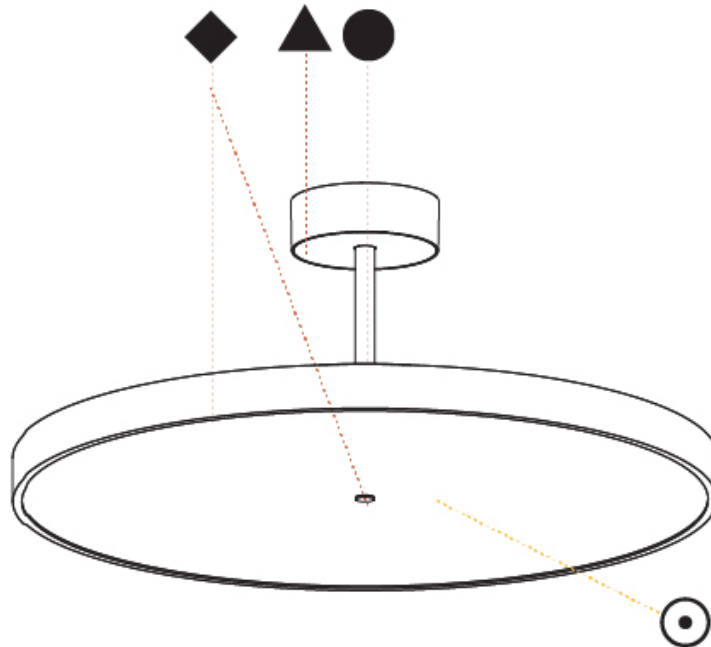

SIGN DIVA TUBE SUSPENSION

A300023-

PROJECT
TYPE
SPECIFIER
QUANTITY
DATE

A